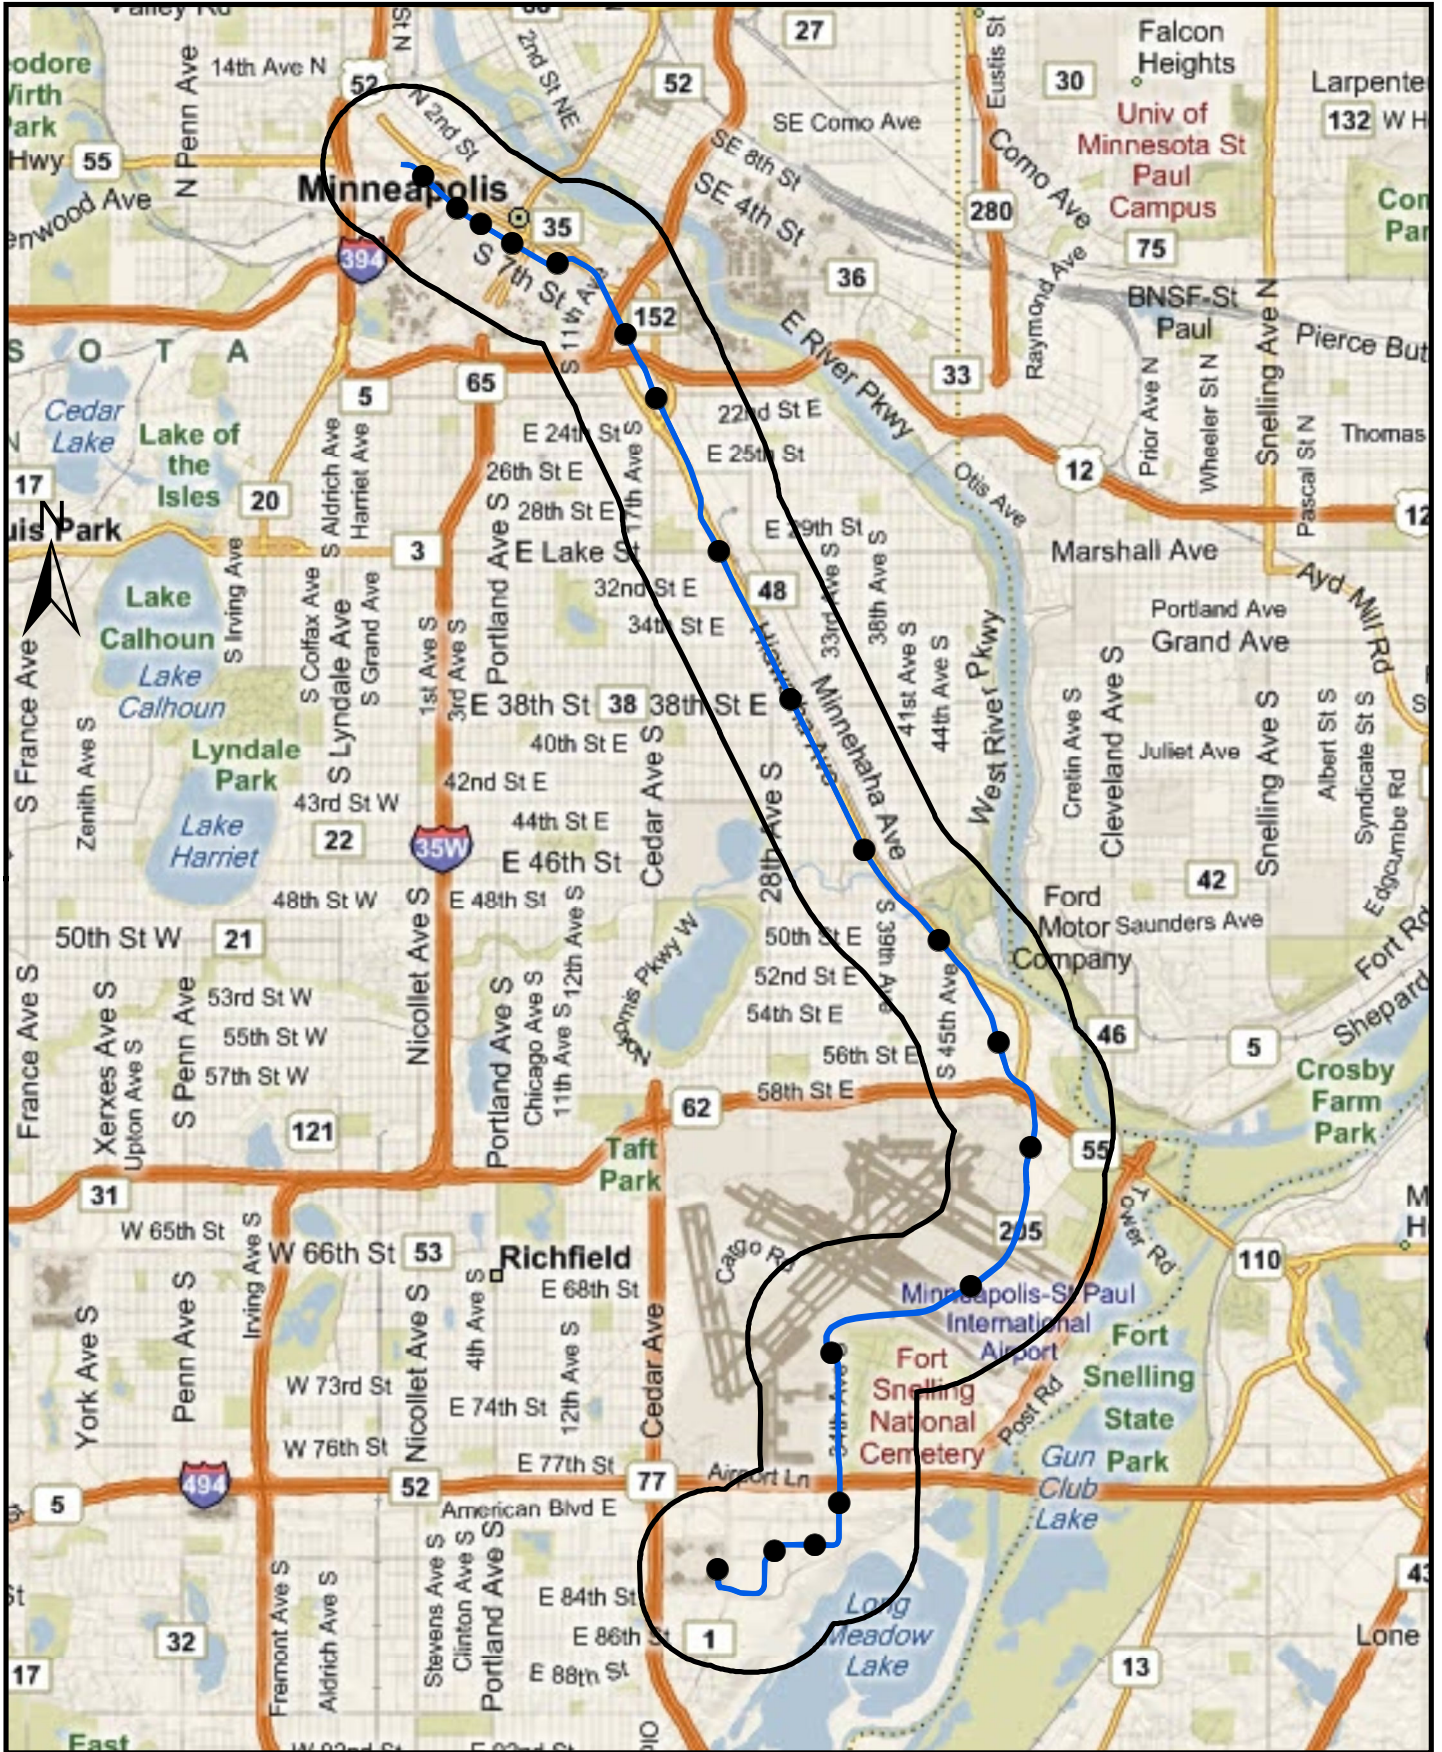

TOD Investment Corridor - Hiawatha LRT

— Hiawatha ● LRT Stations □ 1/2 Mile Buffer